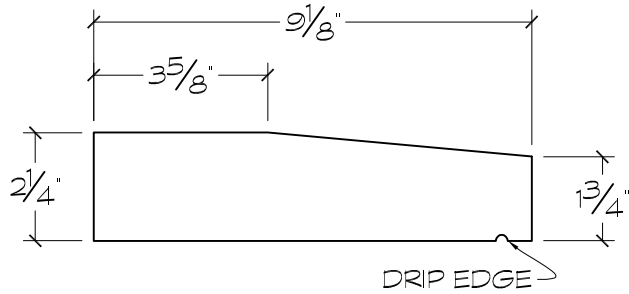

Harvey Cement Products, Inc.

Since 1947

16030 Park Avenue, Harvey, IL 60426

Ph: 708.333.1900 F: 708.333.1910

www.harveycement.com

CROSS SECTION

① **PROFILE JD**
ARCH REF:
SCALE: 3"=1'-0"